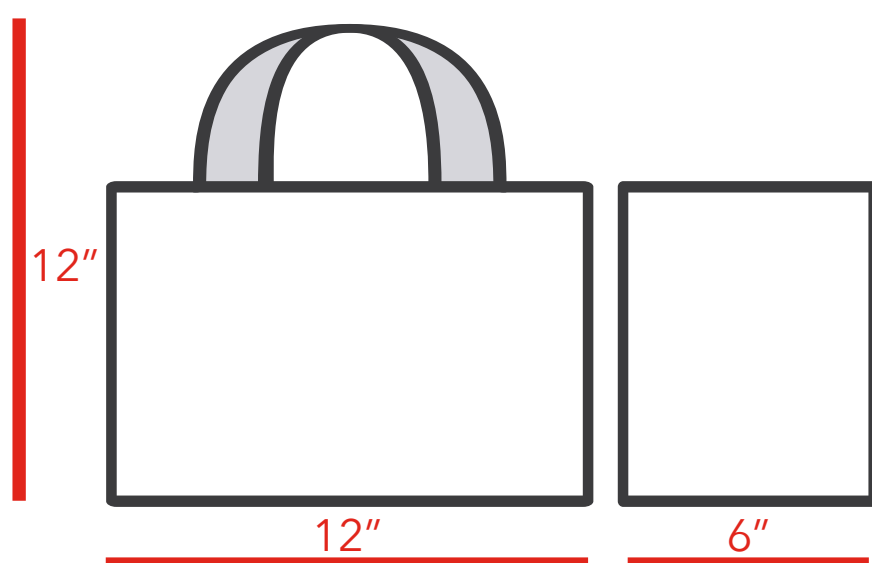

# CLEAR BAG GUIDELINES

### CLEAR TOTE

Plastic, vinyl or PVC and do not exceed 12" x 6" x 12"