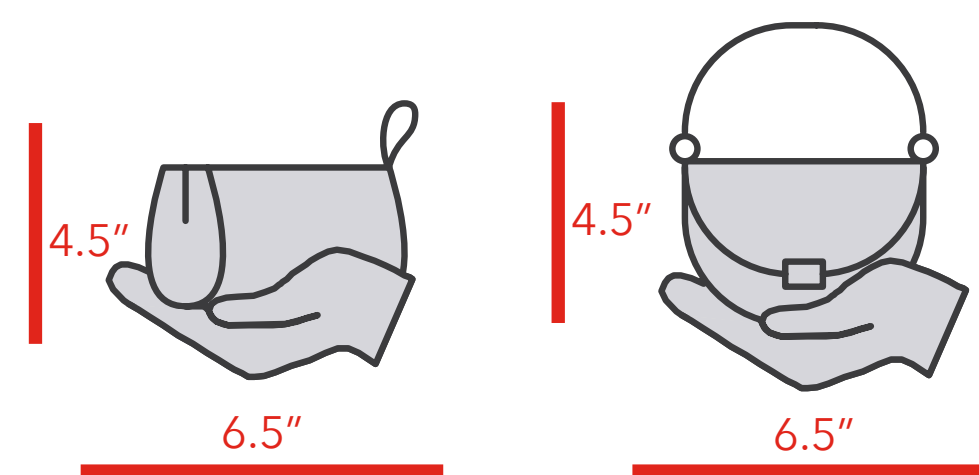

SMALL CLUTCH PURSE

Approximately the size of a hand with or without a handle or strap. No larger than 6.5" and 4.5" with or without a handle or strap.